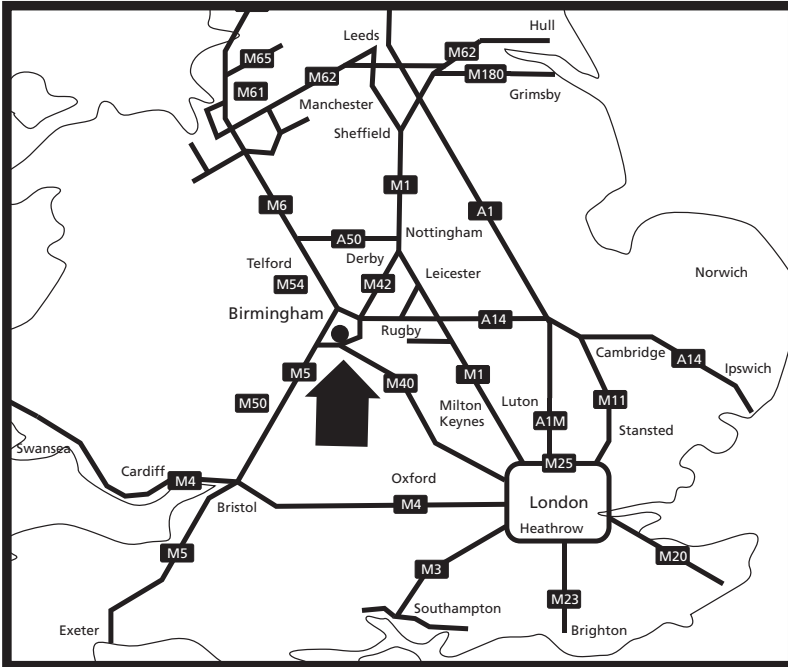

Blythe Valley Innovation Centre

Central Boulevard, Blythe Valley Park, Shirley, Solihull, West Midlands B90 8AJ.

Tel: 0121 506 9000 Fax: 0121 506 9001

Email: john.barnes@uwsp.co.uk Web: www.warwicksciencepark.co.uk

Directions to Blythe Valley Innovation Centre

Blythe Valley Park lies south of Solihull town centre, adjacent to and fronting Junction 4 of the M42 motorway.

The M42 links directly into the M40 (for the south) - M5 (for the southwest) - M6 north (for the northeast) - M6 south (for the M1 south / A14M southeast) - and M1 north (for the northeast)

- Leave M42 at J4
- Follow signs onto Blythe Valley Park
- Once on park turn left at second roundabout (Oracle is on the right)
- Go straight over at next roundabout
- Blythe Valley Innovation Centre is the last building on the right