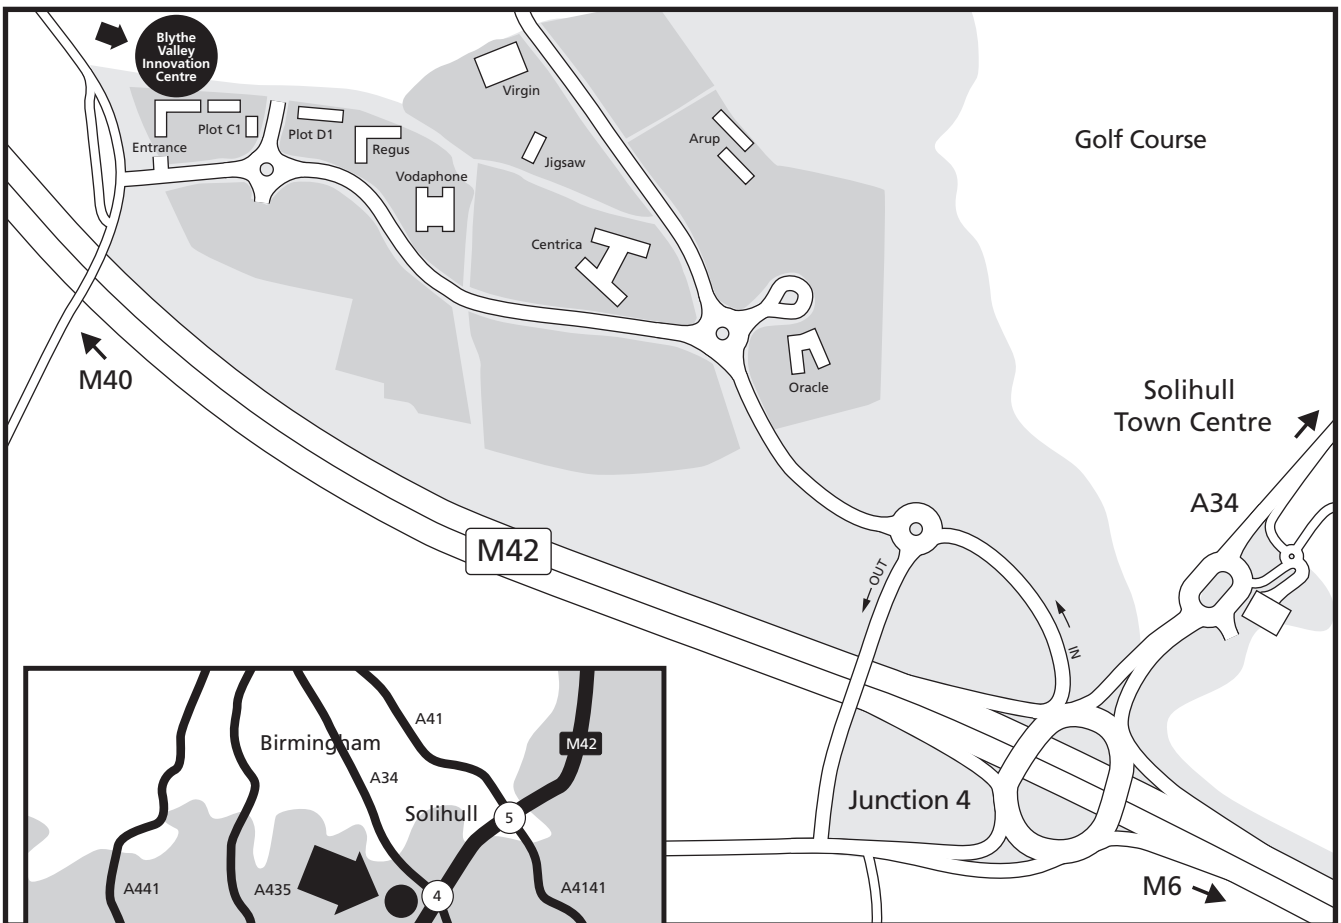

Blythe Valley Innovation Centre

Central Boulevard, Blythe Valley Park, Shirley, Solihull, West Midlands B90 8AJ.

Tel: 0121 506 9000 Fax: 0121 506 9001

Email: john.barnes@uwsp.co.uk Web: www.warwicksciencepark.co.uk

Directions to Blythe Valley Innovation Centre

Blythe Valley Park lies south of Solihull town centre, adjacent to and fronting Junction 4 of the M42 motorway.

The M42 links directly into the M40 (for the south) - M5 (for the southwest) - M6 north (for the northeast) - M6 south (for the M1 south / A14M southeast) - and M1 north (for the northeast)

- Leave M42 at J4
- Follow signs onto Blythe Valley Park
- Once on park turn left at second roundabout (Oracle is on the right)
- Go straight over at next roundabout
- Blythe Valley Innovation Centre is the last building on the right